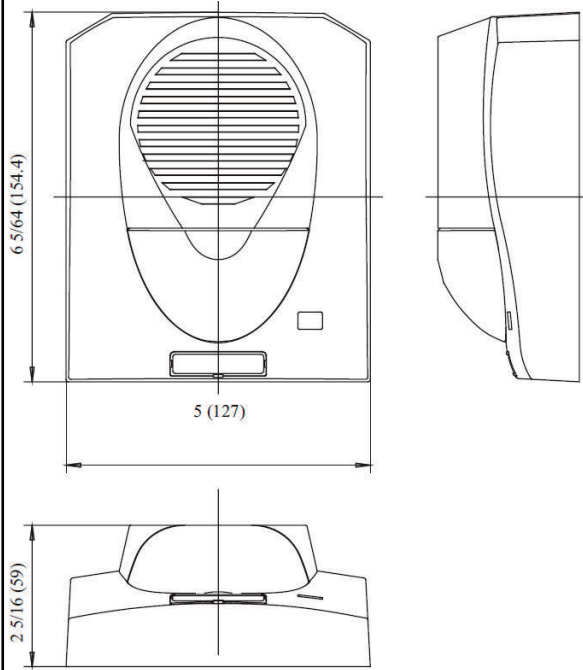

Dimensions (Inches (mm))

Horn/Strobe (Including Lens)

6.08L × 5.0W × 2.31D (154.4L × 127W × 59D)

Weatherproof Back Box (Optional)

6.51L × 6.21W × 2.0D (165.5L × 157.7W × 50.8D)

Horn/Strobe Dimensions

Non-Temporal Horn Current