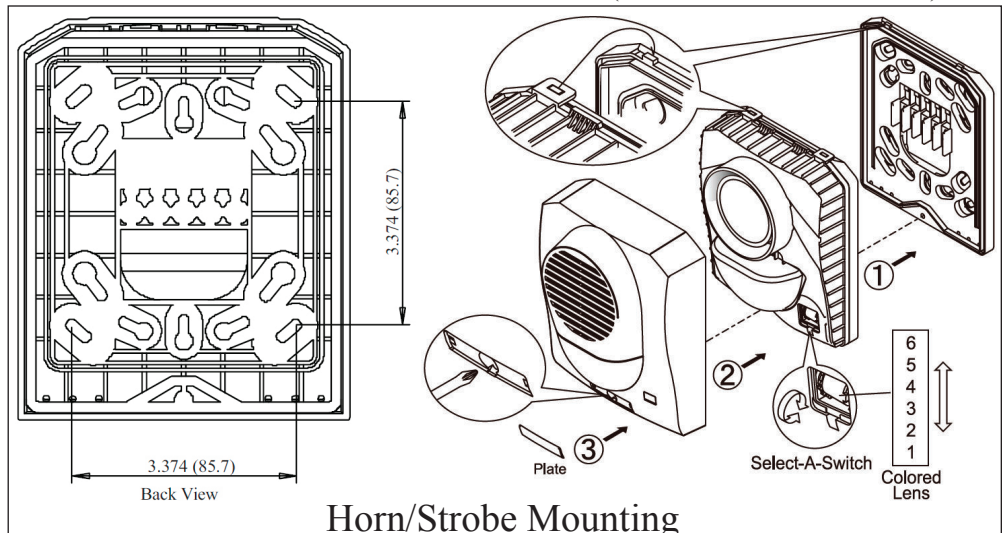

tones are 2400 Hz, Electro-Mechanical, Broadband and Chime.

The Horn/Strobe has a universal mounting plate that will mount on a most electrical boxes. The back plate allows the installer to mount the plate and terminate the wire connections and attach the horn in hinge fashion from the top and secure it by a single mounting screw that is concealed by a cover for a clean appearance. The Horn/Strobe completely covers the mounting back plate, so it can be mounted before painting and not affect the final look.

The Horn/Strobe is listed for indoor and outdoor installations. For outdoor installations, the device must be mounted on an optional outdoor bell back box.

SPECIFICATIONS

Standard Operating Temperature

- **Indoor Model** 32°F to 120°F (0°C to 49°C)
- **Outdoor Model** -40°F to 151°F (-40°C to 66°C)

Strobe Flash Rate 60 times/min.

Horn Sound Output 55 to 100 db

Nominal DC Voltage

Regulated 12DC/FWR or regulated 24DC/FWR1

Operating Voltage Range

8 to 17.5V (12V nominal) or 16 to 33 V (24 nominal)

Input Terminal Wire Gauge 12 to 18 AWG

Dimensions (Inches (mm))

Horn/Strobe (Including Lens)

6.08L × 5.0W × 2.31D (154.4L × 127W × 59D)

Weatherproof Back Box (Optional)

6.51L × 6.21W × 2.0D (165.5L × 157.7W × 50.8D)