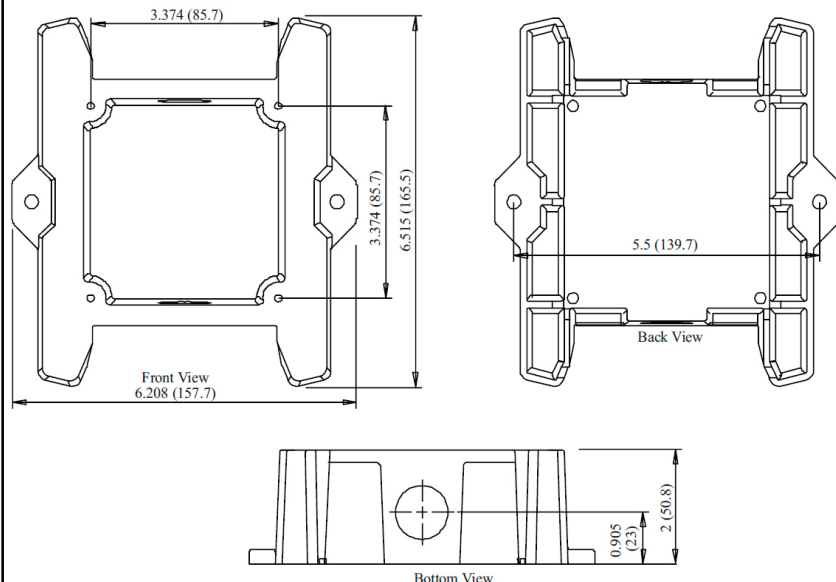

Weather Proof Back Box Dimensions

Horn / Strobe Part Numbers

Indoor (Back Box not included)

- 87-0075 (White With Clear Lens)
- 87-0128 (White With Blue Lens)
- 87-0129 (White With Red Lens)
- 87-0130 (White With Amber Lens)

Indoor/Outdoor With NEMA 4X Back Box

- 87-0619 (White With Clear Lens)
- 88-0569 (White With Blue Lens)
- 88-0570 (White With Red Lens)
- 88-0571 (White With Amber Lens)

Please check with Genesis for the red housing option part numbers.

GENESIS INTERNATIONAL, INC.

1040 FOX CHASE INDUSTRIAL DRIVE
ARNOLD, MISSOURI 63010

PHONE: (636) 282-0011
FAX: (636) 282-2722

WEBSITE:
WWW.GENESIS-INTERNATIONAL.COM

EMAIL:
MAIL@GENESIS-INTERNATIONAL.COM